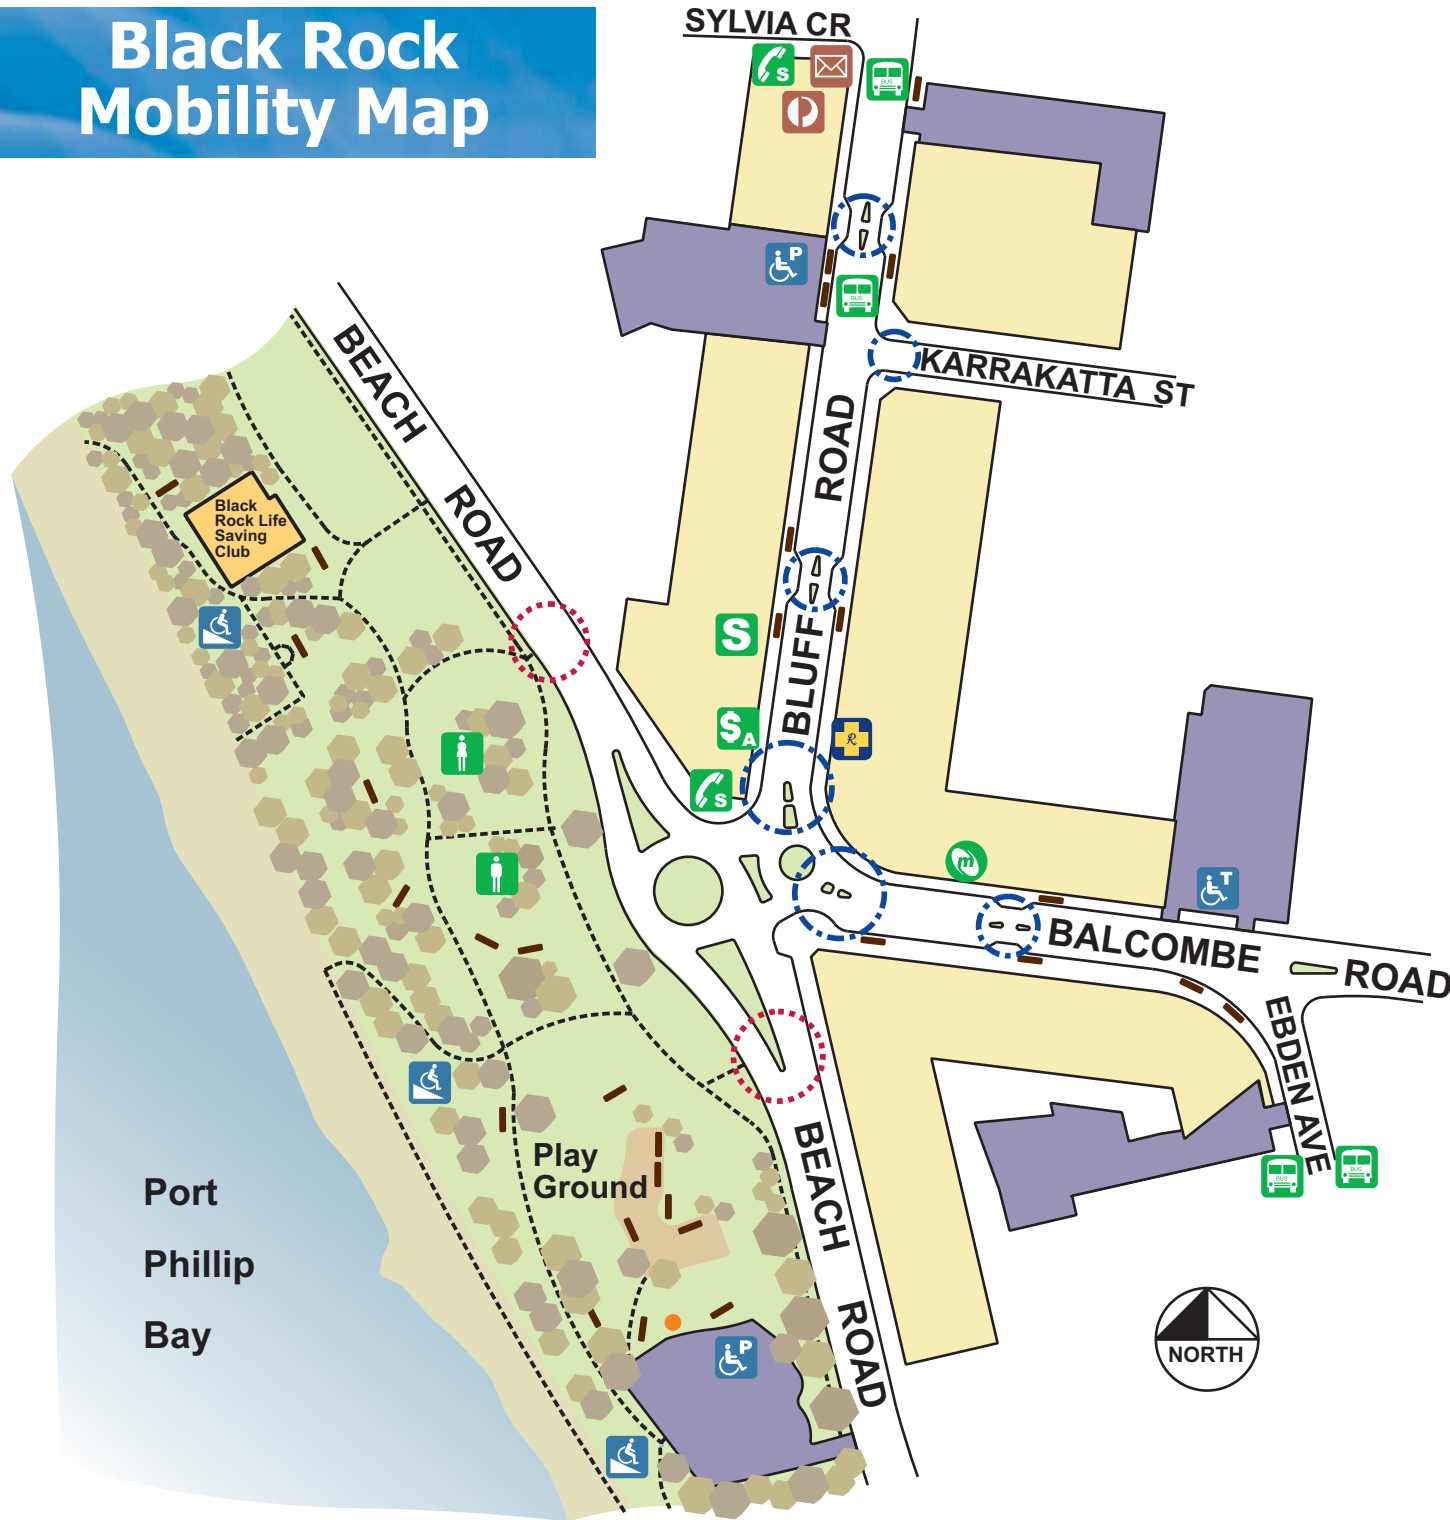

Black Rock Mobility Map

LEGEND

- Accessible Parking
- Accessible Toilet
- Steep Decent
- Male Toilet
- Female Toilet
- Post Office
- Letter Box
- Public Telephone - SMS
- ATM - Audio Stop
- Bus Stop
- Metcard Shop
- Supermarket
- Chemist
- Car Parks
- Local Businesses
- Seat
- Drinking Fountain
- Walking Trails
- Pedestrian Crossing - Lights
- Kerb Ramps

Port Phillip Bay