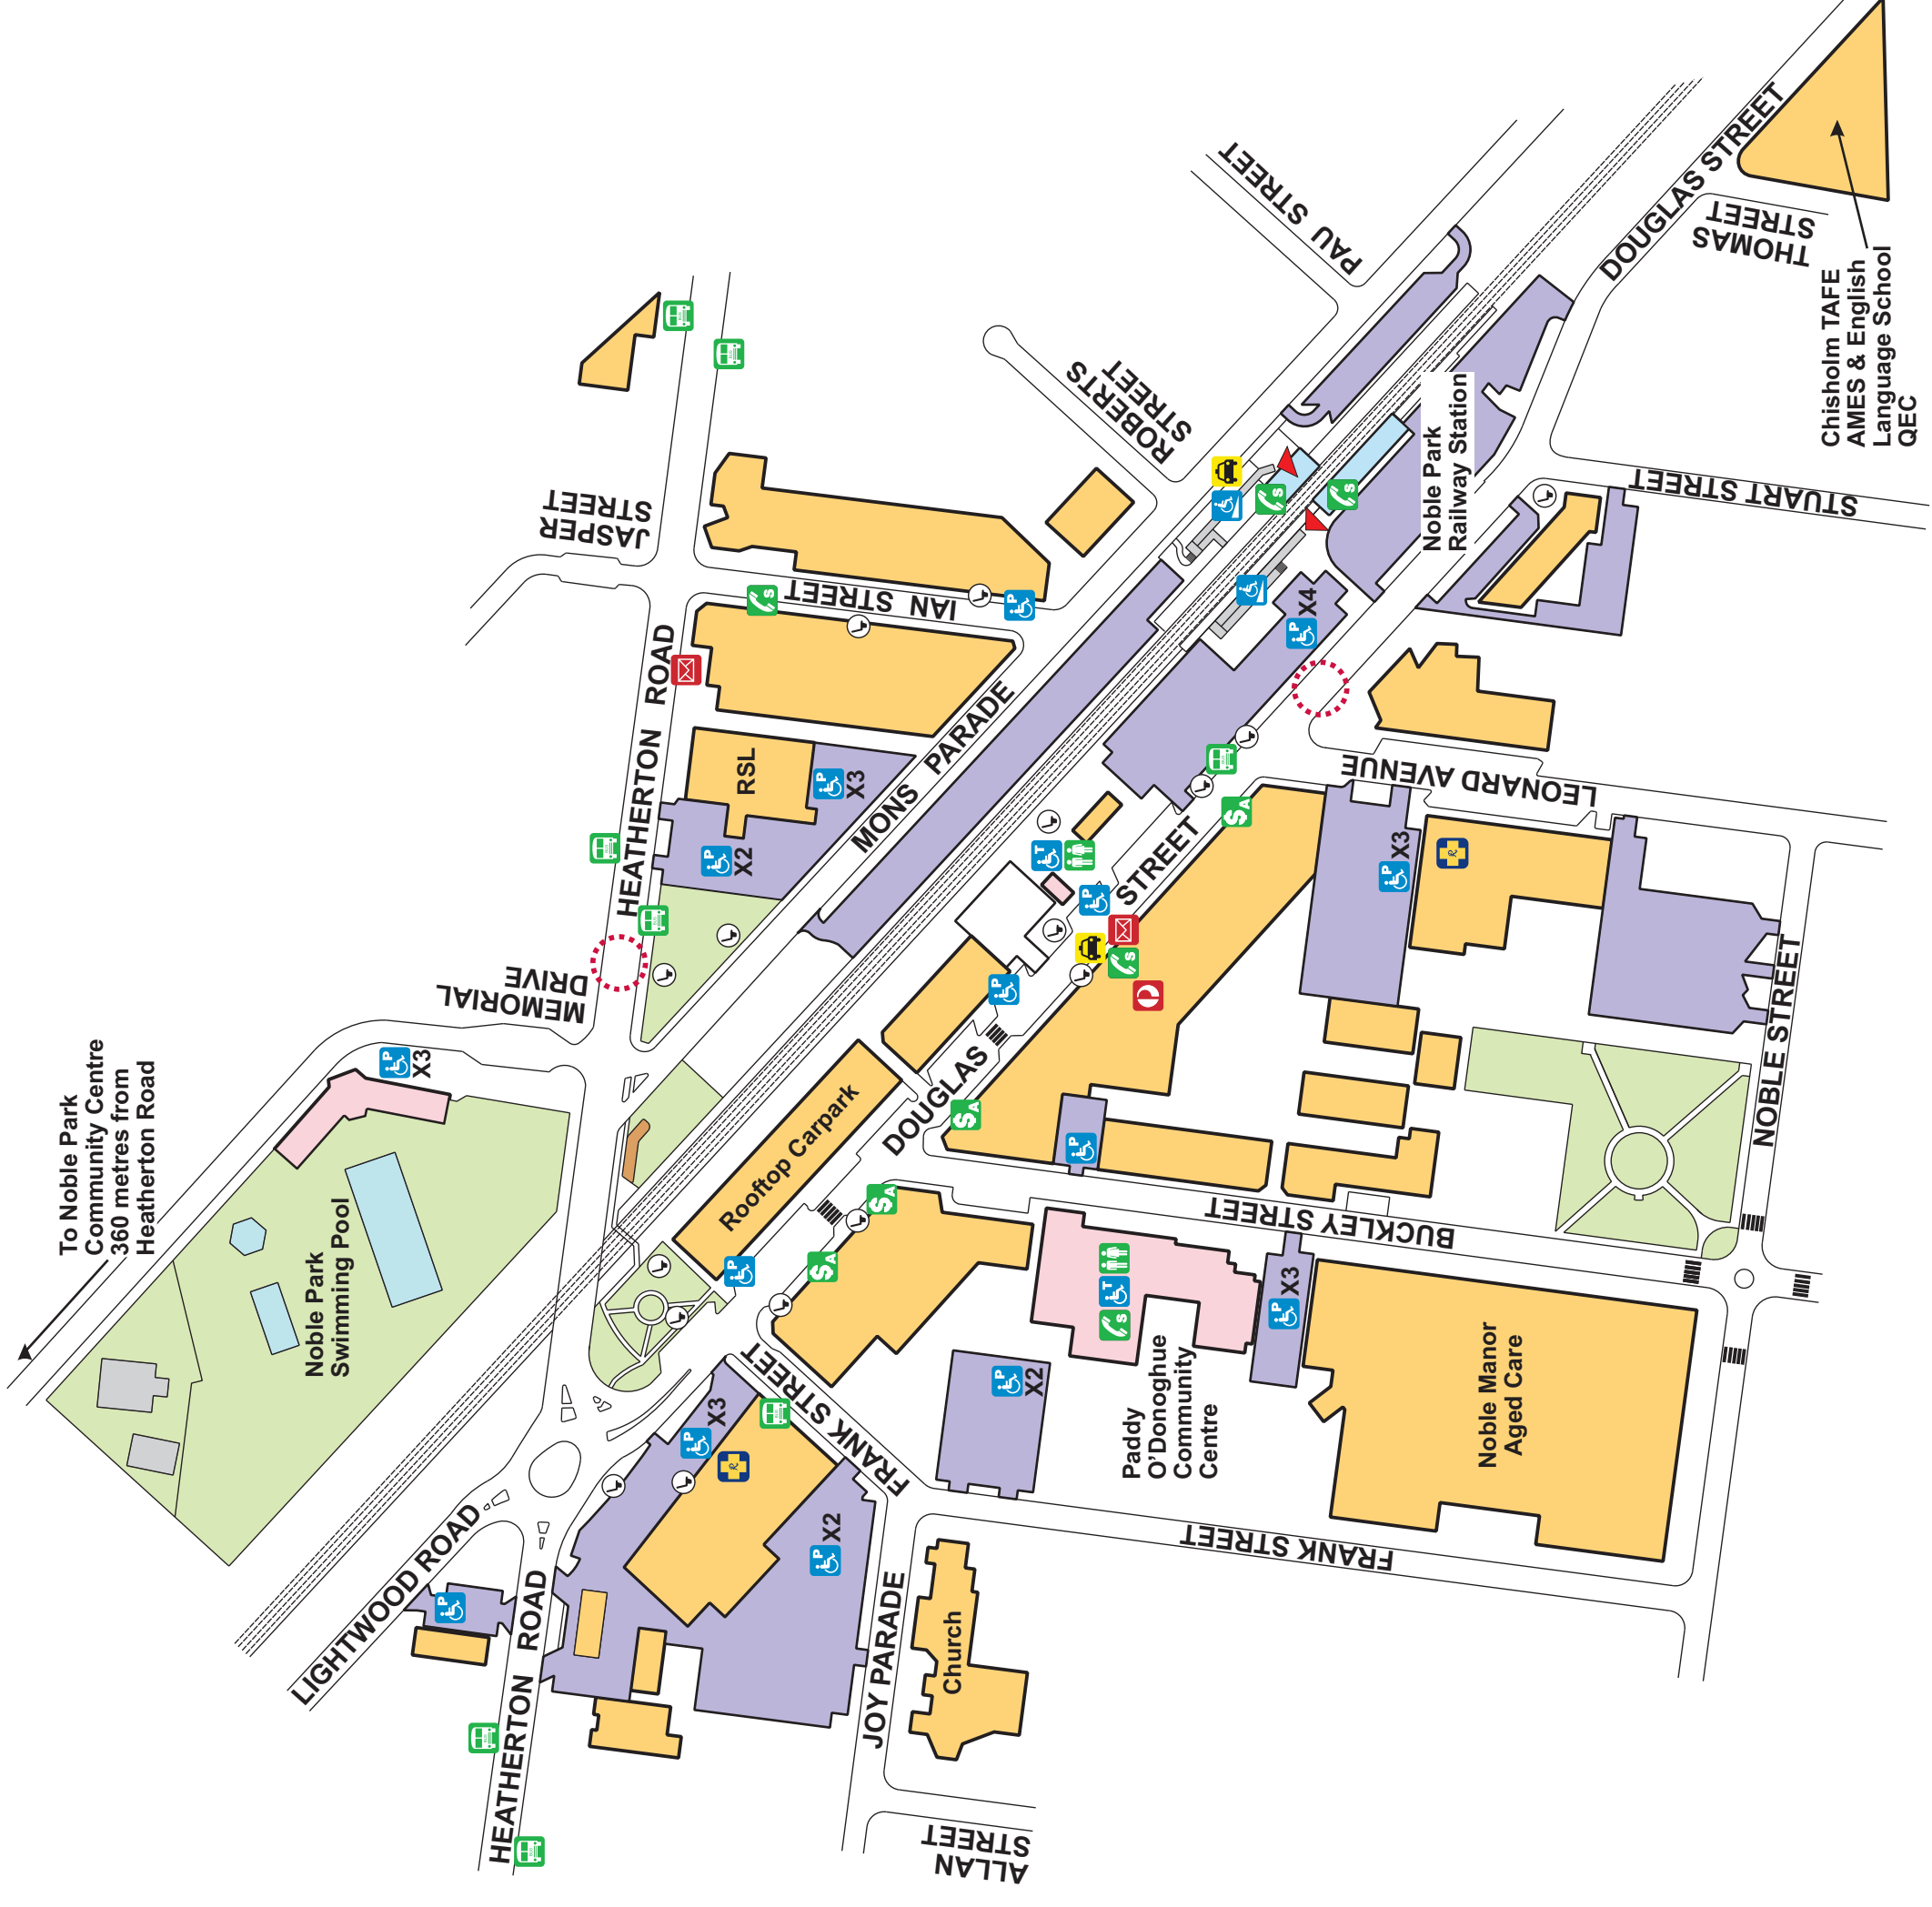

LEGEND

-  Accessible Parking
-  Accessible Toilet
-  Accessible Ramp
-  Male/Female Toilet
-  Post Office
-  Letter Box
-  Public Telephone - SMS
-  ATM - Audio Stop
-  Bus Stop
-  Taxi
-  Chemist
-  Car Parks
-  Local Businesses
-  Council Buildings
-  Noble Park Railway Station
-  Pedestrian Crossing
-  Pedestrian Crossing Lights
-  Seat
-  Ramp Entry

To Noble Park
Community Centre
360 metres from
Heatherton Road

Noble Park
Swimming Pool

RSL

Paddy
O'Donoghue
Community
Centre

Noble Manor
Aged Care

Chisholm TAFE
AMES & English
Language School
QEC