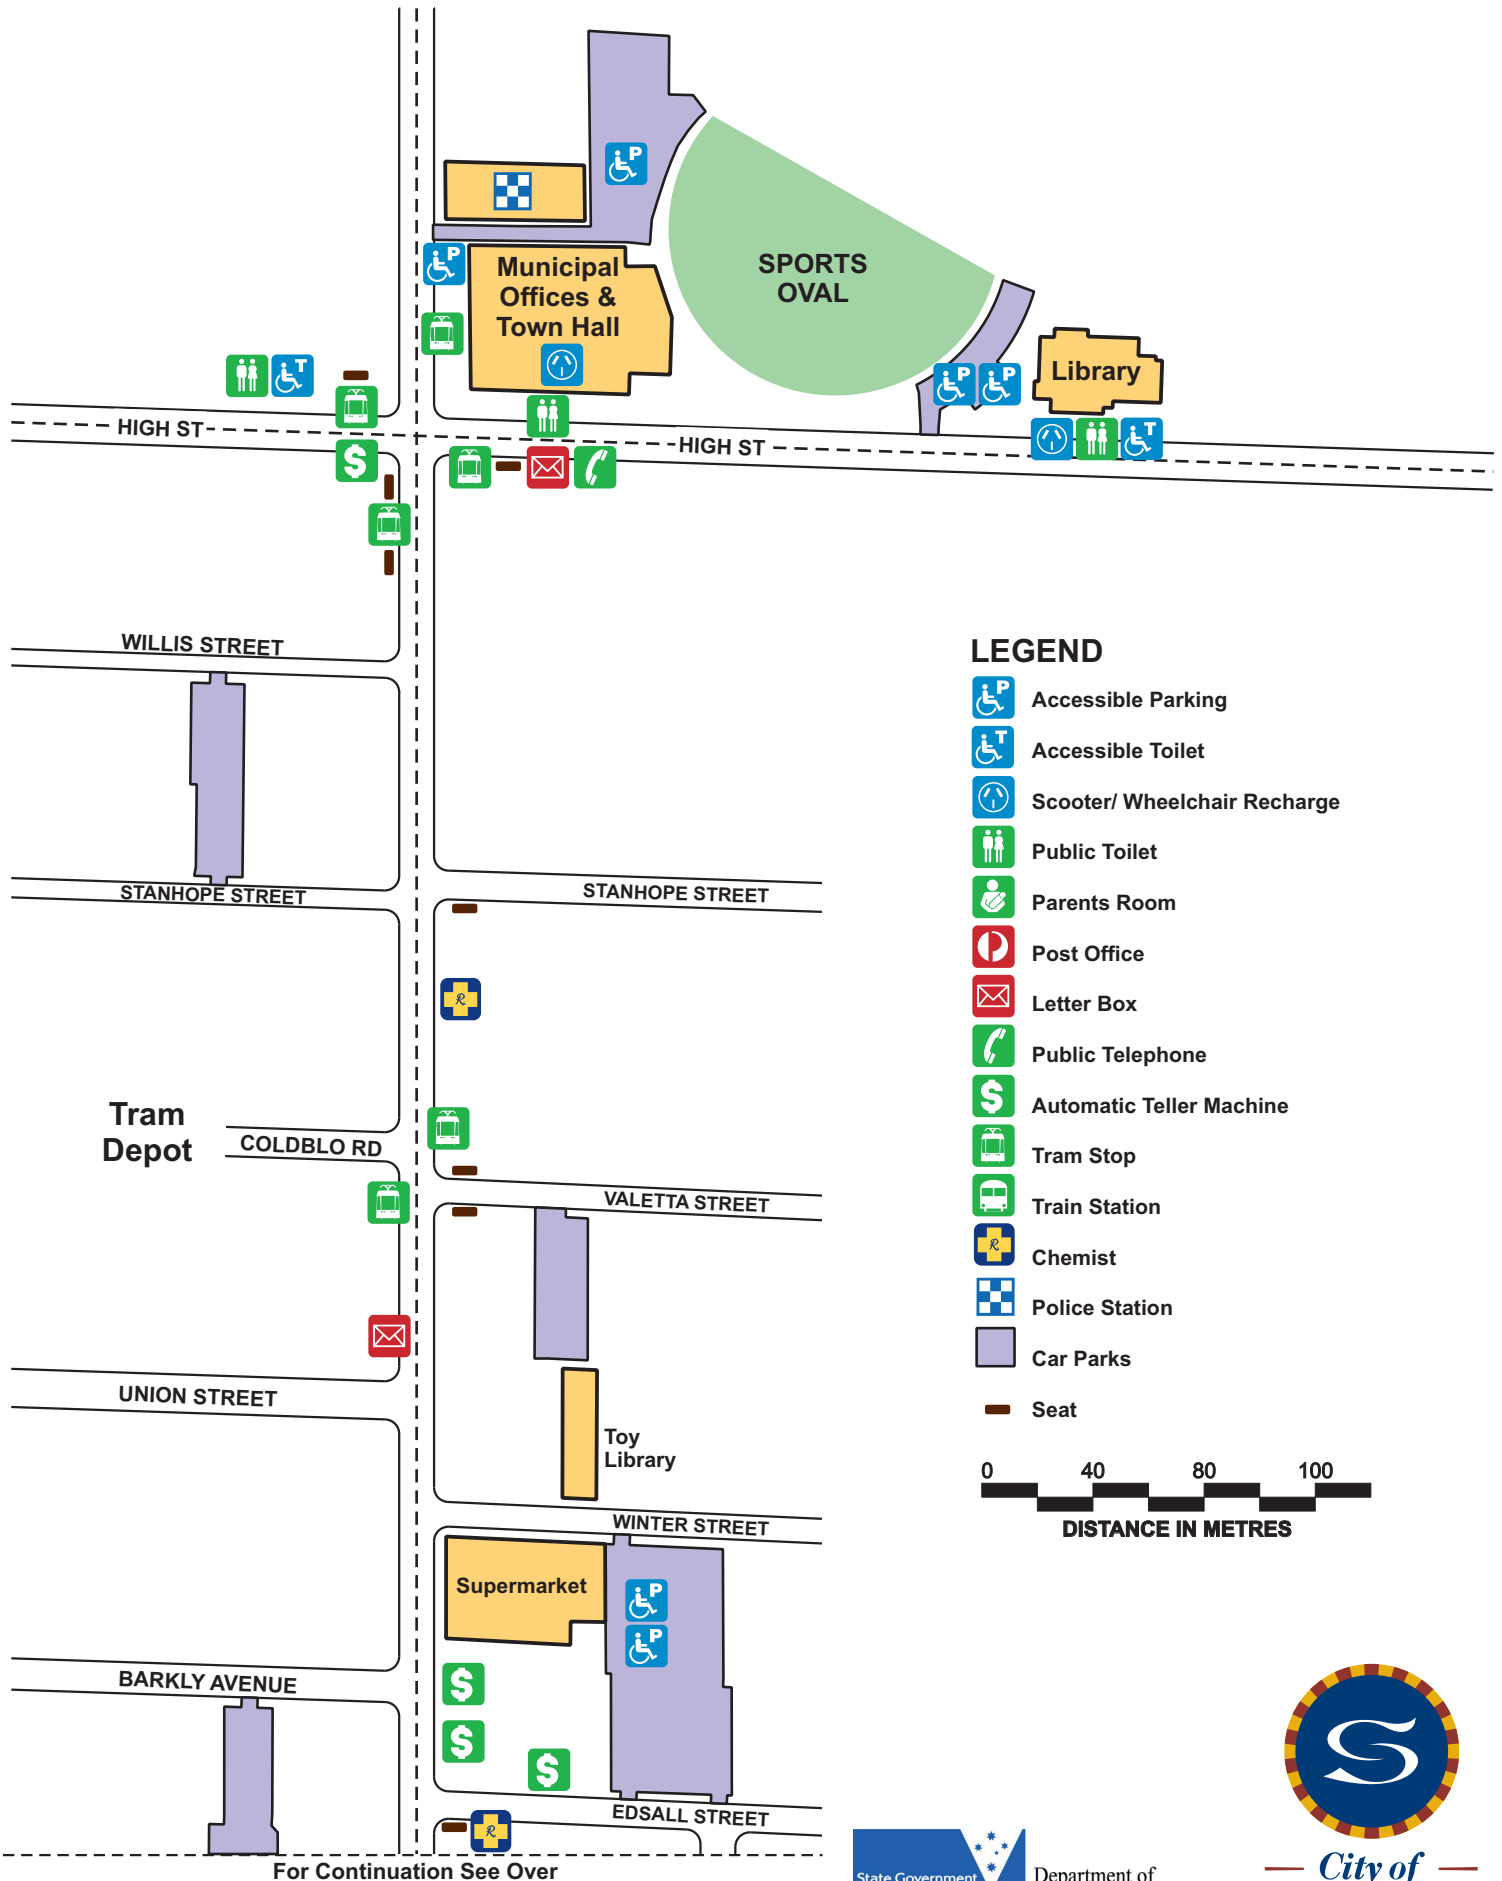

CITY OF STONNINGTON

Mobility Map: Glenferrie Road Precinct

For Continuation See Over

LEGEND

-  Accessible Parking
-  Accessible Toilet
-  Scooter/ Wheelchair Recharge
-  Public Toilet
-  Parents Room
-  Post Office
-  Letter Box
-  Public Telephone
-  Automatic Teller Machine
-  Tram Stop
-  Train Station
-  Chemist
-  Police Station
-  Car Parks
-  Seat

Council Contact
Disability Access Officer
Ph. 8290 1289

DISCLAIMER

This Monbilty Map has been compiled by the City of Stonnington from current information available. Whilst all care has been taken, Council accepts no liability for any inconvenience/ damages/ injury whatsoever that may occur by reliance on this information.

Map designed & prepared by Equal Access Pty Ltd, Disability Access Consultants
www.equalaccess.com.au