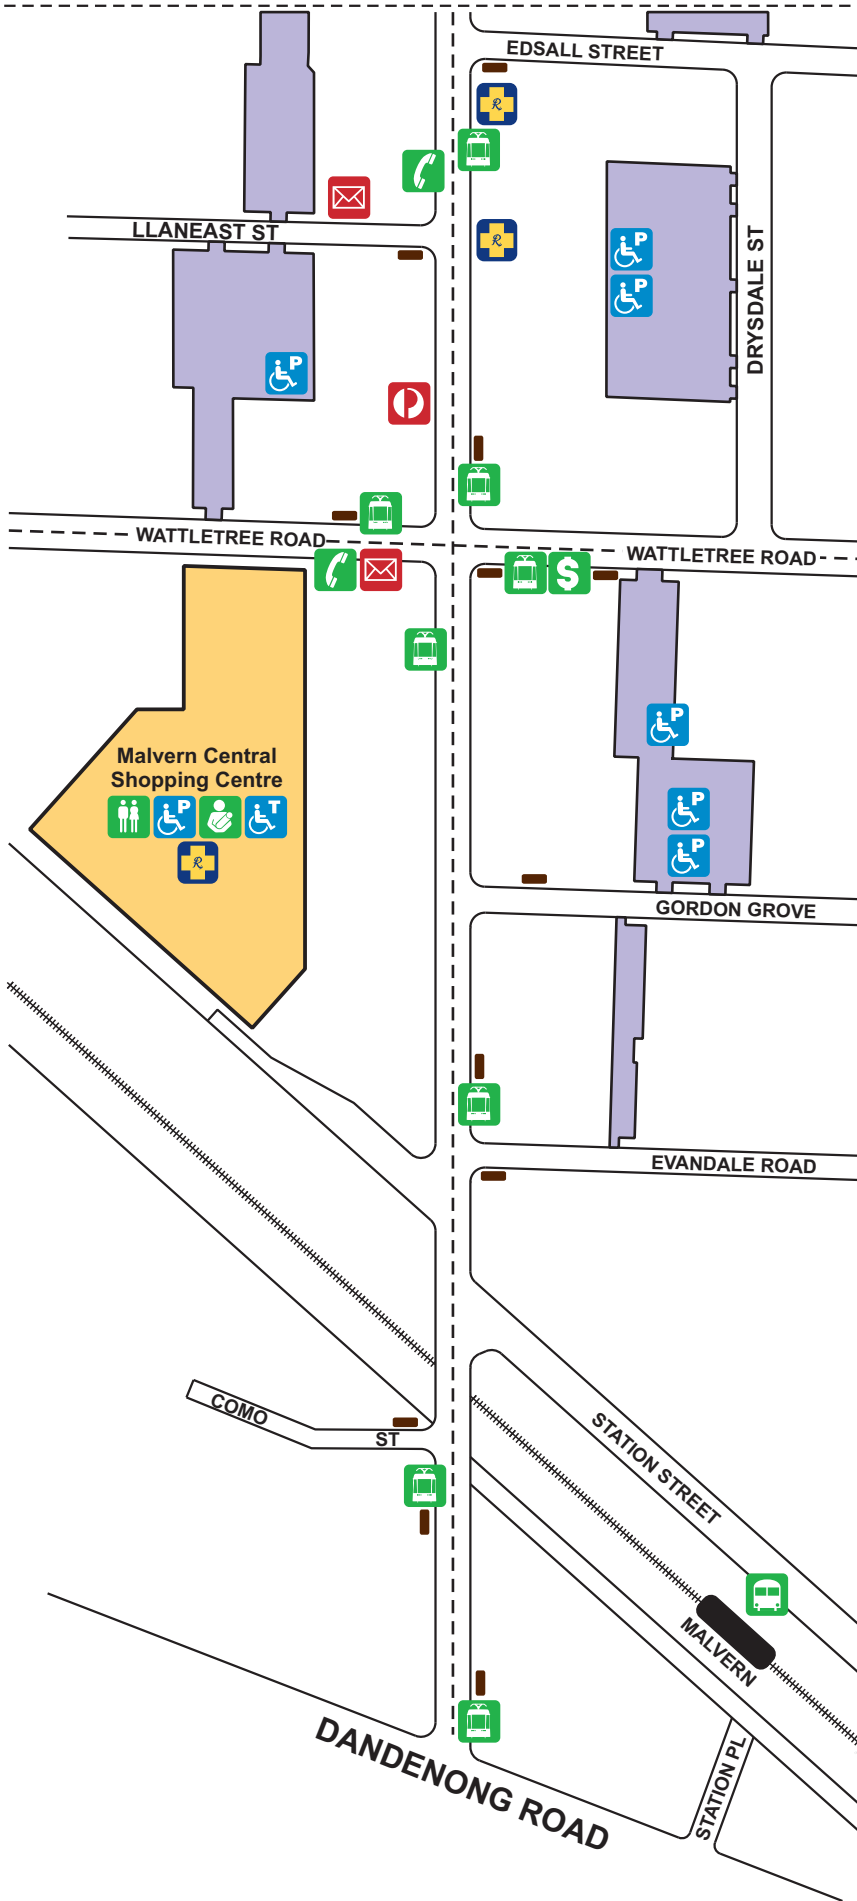

CITY OF STONNINGTON

Mobility Map: Glenferrie Road Precinct

For Continuation See Over

LEGEND

-  Accessible Parking
-  Accessible Toilet
-  Scooter/ Wheelchair Recharge
-  Public Toilet
-  Parents Room
-  Post Office
-  Letter Box
-  Public Telephone
-  Automatic Teller Machine
-  Tram Stop
-  Train Station
-  Chemist
-  Police Station
-  Car Parks
-  Seat

Council Contact
Disability Access Officer
Ph. 8290 1289

DISCLAIMER

This Monbilty Map has been compiled by the City of Stonnington from current information available. Whilst all care has been taken, Council accepts no liability for any inconvenience/ damages/ injury whatsoever that may occur by reliance on this information.

Map designed & prepared by Equal Access Pty Ltd, Disability Access Consultants
www.equalaccess.com.au